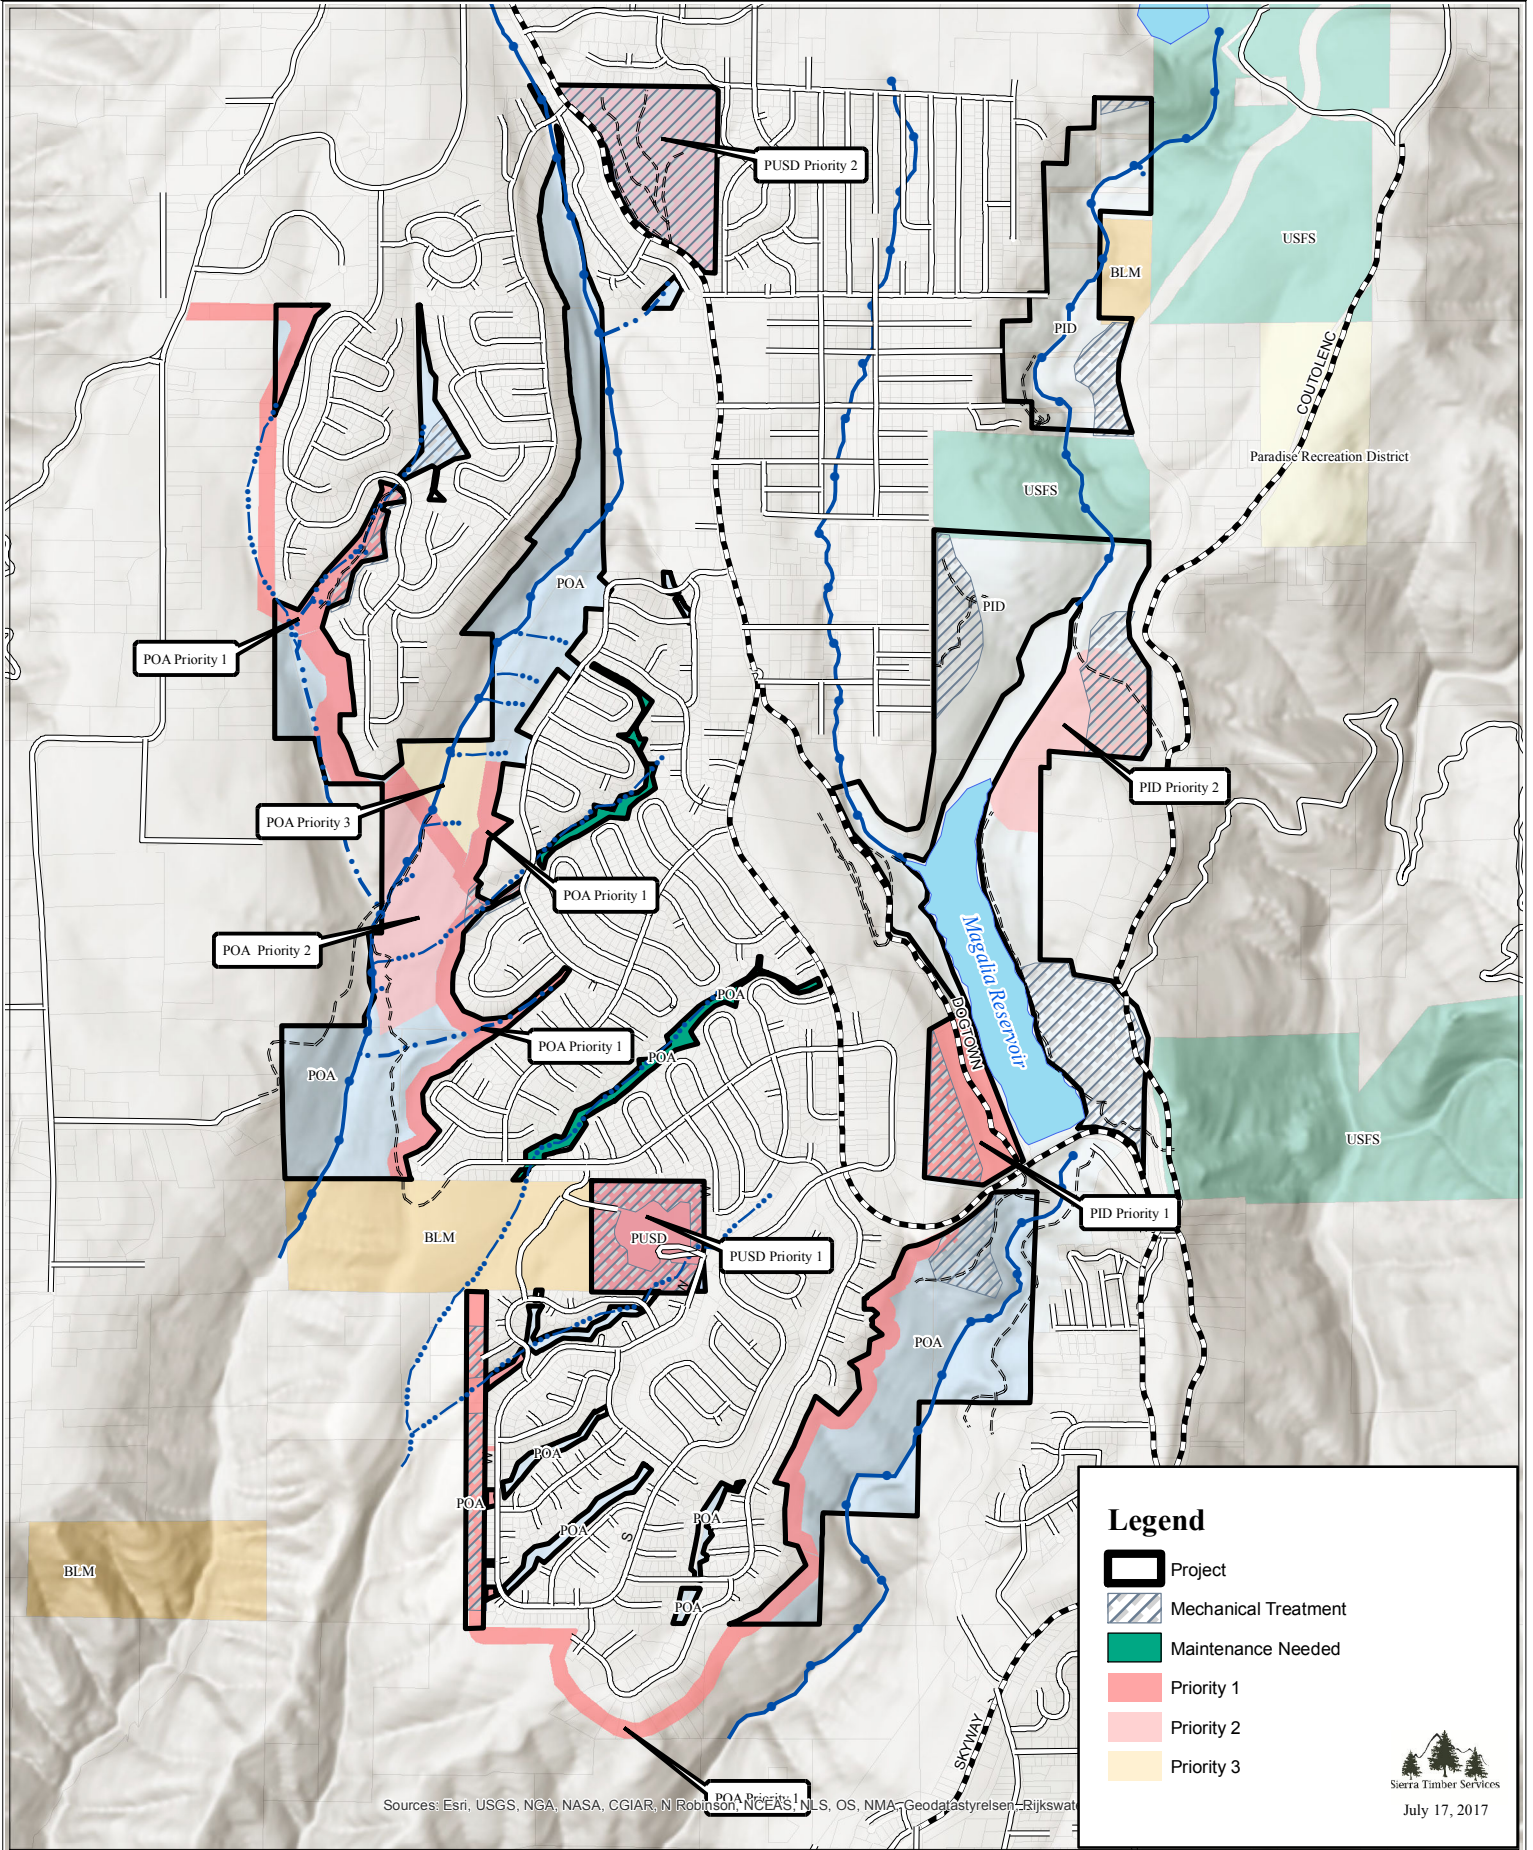

# Magalia Forest Health Fuel Treatment Priority Map

1 inch = 3,000 feet

Sources: Esri, USGS, NGA, NASA, CGIAR, N Robinson, NCEAS, NLS, OS, NMA, Geodagastyrelsen, Bijkswat