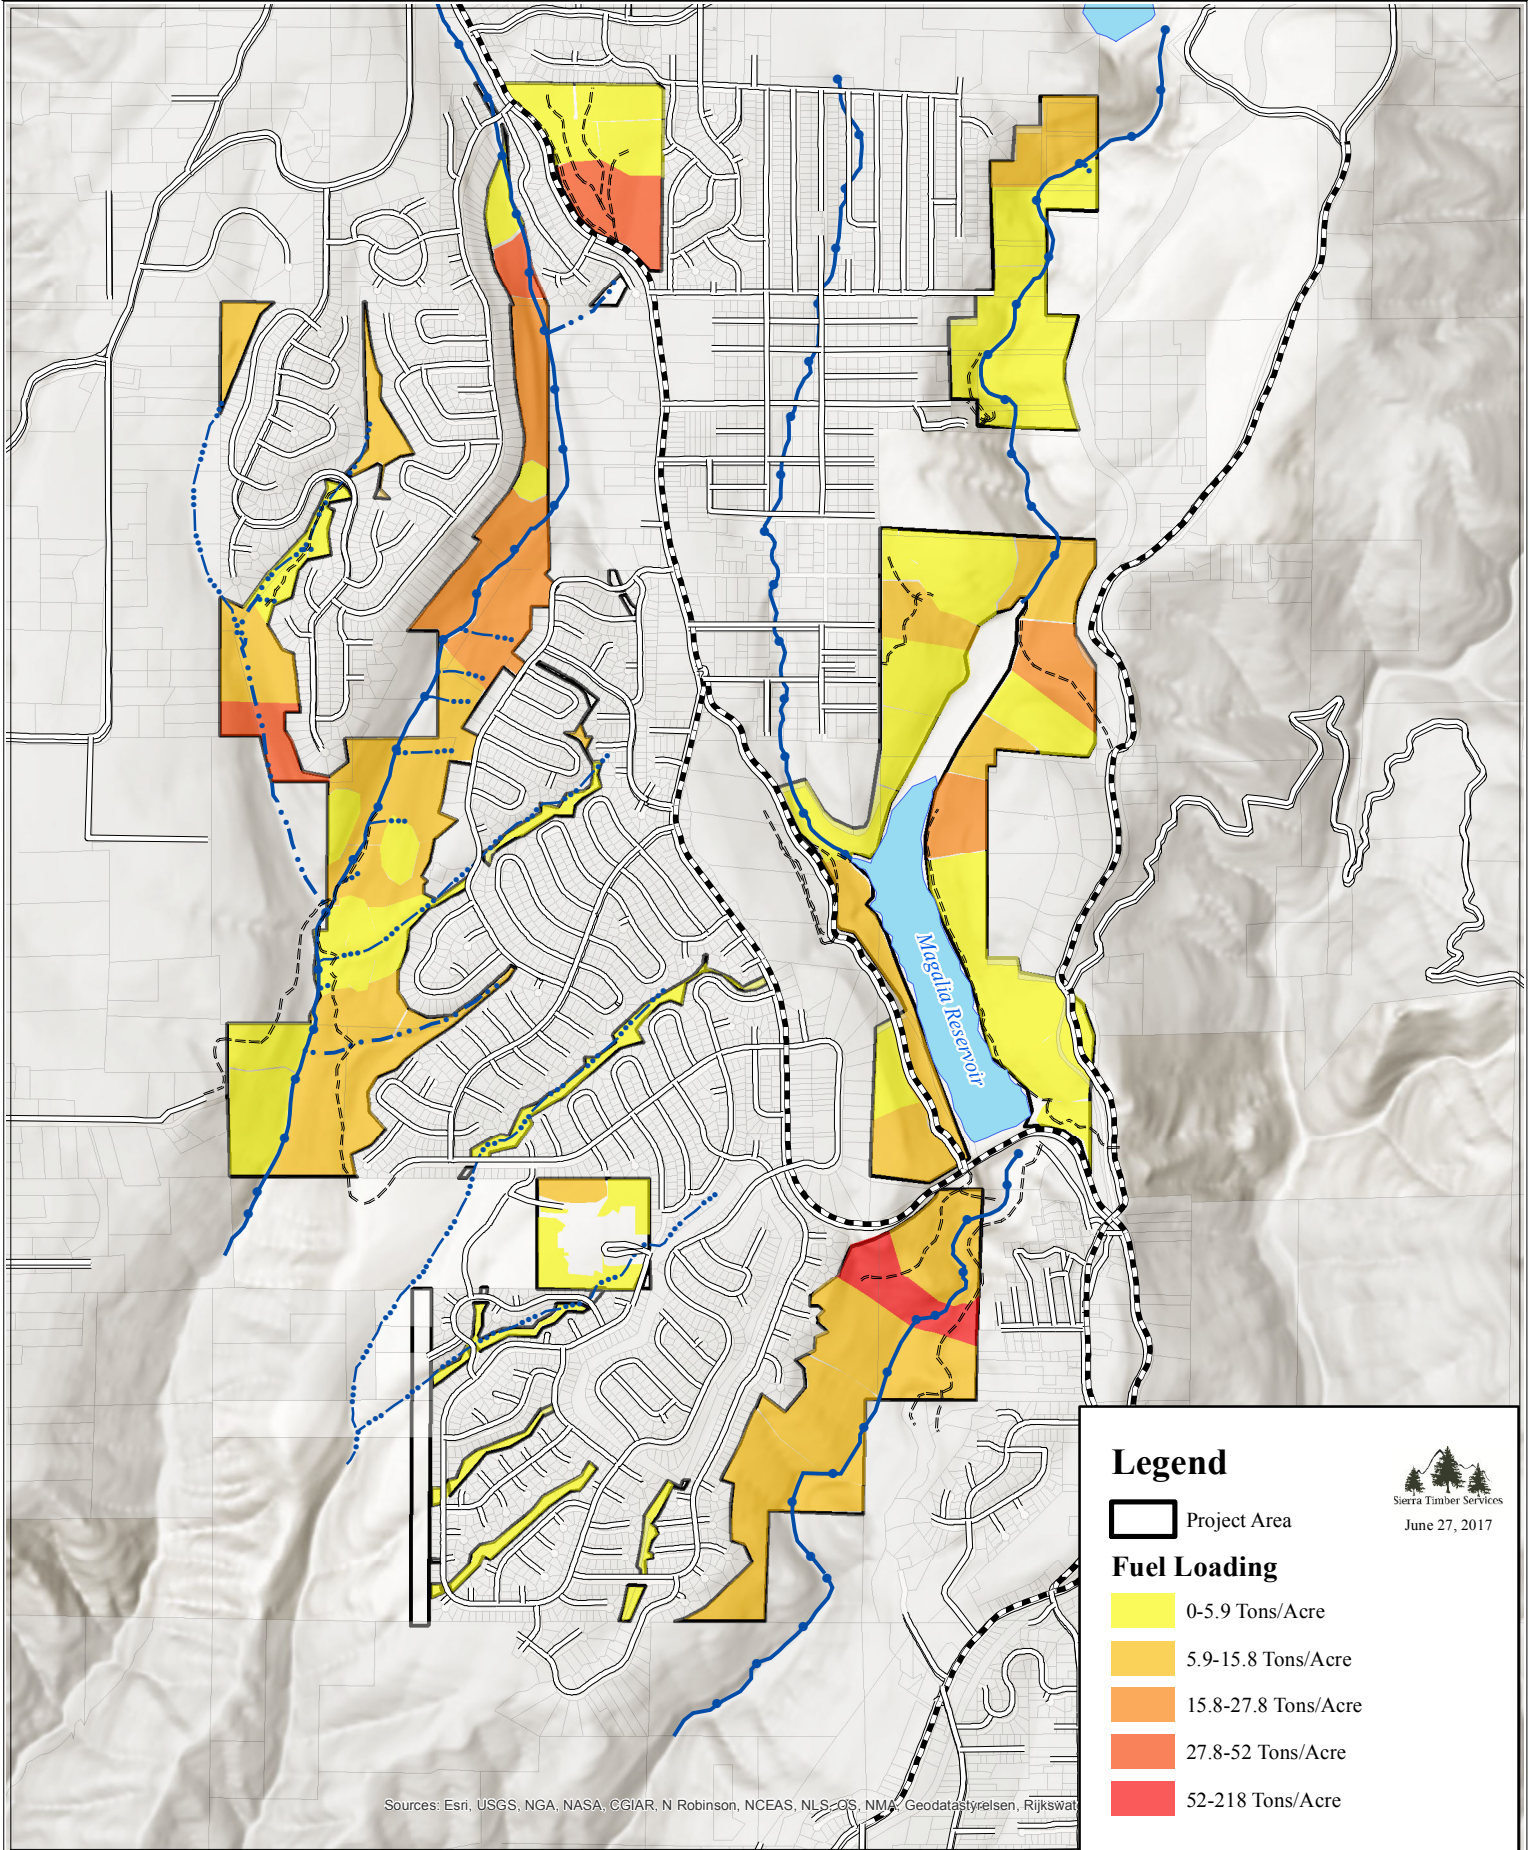

Magalia Forest Health Down & Dead Fuel Load Map

1 inch = 3,000 feet

Sierra Timber Services
June 27, 2017