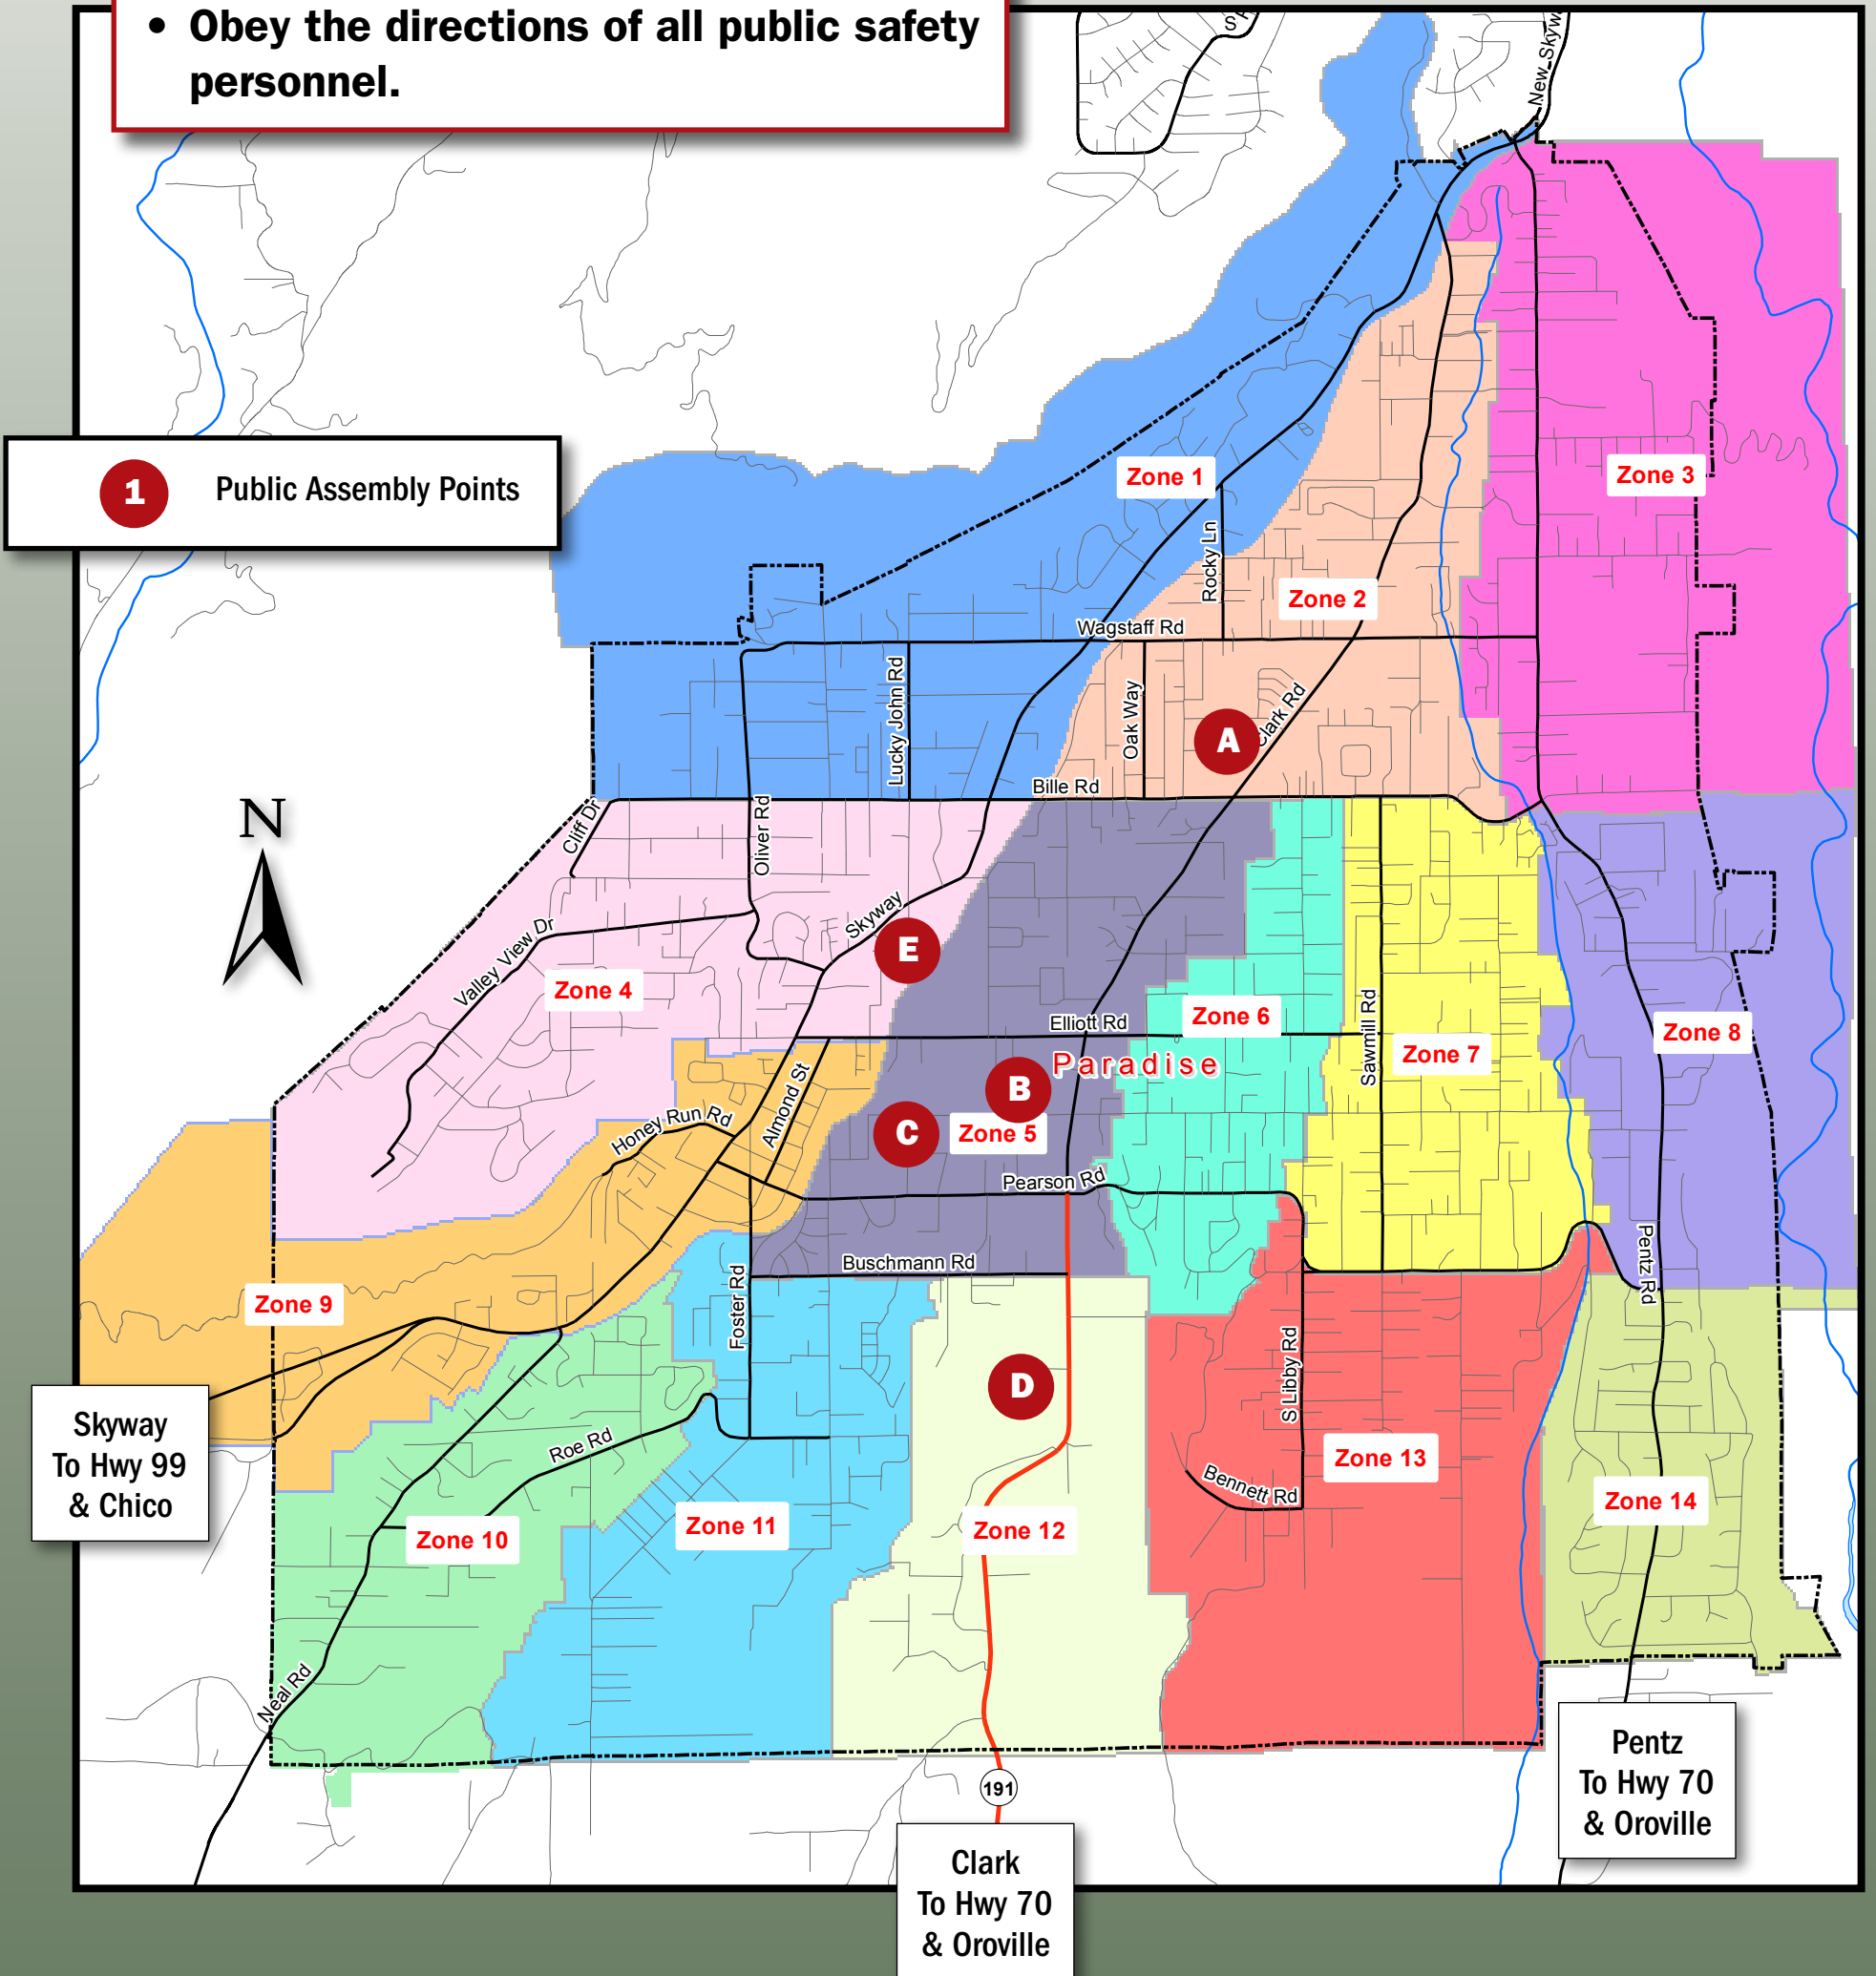

Paradise

Emergency Fire Zones and Public Assembly Points

- Map of Upper Ridge on reverse.
- Take this map during an evacuation.
- Obey the directions of all public safety personnel.

Emergency radio stations:
 1500 AM —Paradise Town Radio
 1460 AM —Upper Ridge Radio

Town of Paradise Assembly Points

- | | | |
|--|---|---|
| A <i>Paradise Alliance Church</i>
6491 Clark Road
(North of Bille Road) | C <i>Seventh-day Adventist Church</i>
5720 Academy Drive
(North of Pearson Road) | E <i>Beyond Fitness</i>
7224 Skyway |
| B <i>Paradise Auditorium/
Paradise Senior Center</i>
777 Nunneley Road | D <i>Tall Pines Entertainment Center</i>
5445 Clark Road
(South of Pearson Road) | |